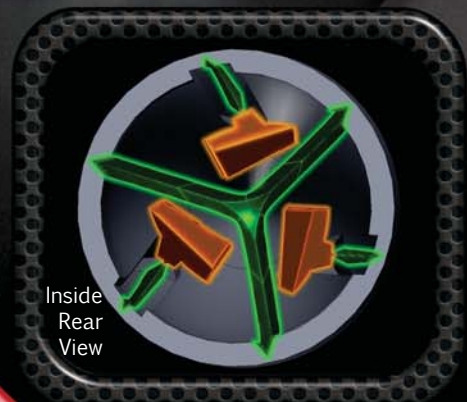

# SHAPE SHIFTER

UNLEASH YOUR . . .  
INNER PREDATOR

Designed for the ultra fast bows of today and the future bows of tomorrow. Shape Shifter™ is the first broadhead to deliver true field-point accuracy. This is accomplished utilizing our patent pending Exo-Cover™. In this exciting new design the cover is put to work doing much more than being aerodynamic. It is designed to break away on impact and aid in the opening of the blades. Shape Shifter is ruggedly built out of all stainless steel and sports massive .040" thick blades slicing a 1 1/4" cut diameter.

Flies just like field-points!  
100 Grain with cover  
Cut Dia. 1 1/4"  
Blades .040"  
3 Blade

Inside  
Rear  
View

706-782-5863 Fax 706 782-1055  
innerloc.com Patent pending

Shape Shifter's™ Exo-Cover™ features strategically placed "Break-Rails" shown in green allowing the cover to break apart like an egg shell. The blade pushers shown in orange ramp under the blades opening them on impact.